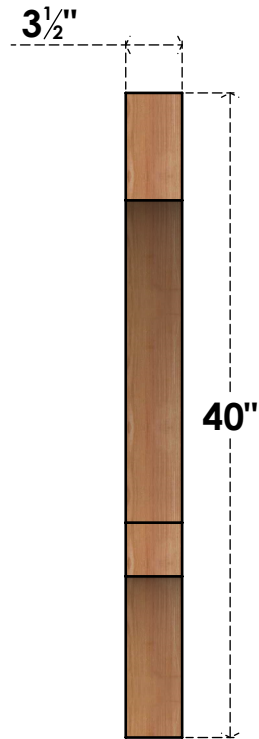

BRC04X32X40BOA00SWR

3 1/2"W X 32"D X 40"H BALBOA SMOOTH BRACE, WESTERN RED CEDAR

SIDE

FRONT

EKENA MILLWORK
 2300 WEST MAIN ST.
 CLARKSVILLE, TX 75426
 TOLL FREE: 866-607-0453
 WWW.EKENAMILLWORK.COM

NOTES

1. INSTALLATION TO BE COMPLETED IN ACCORDANCE WITH MANUFACTURER'S SPECIFICATIONS.
2. DRAWING MAY NOT BE TO SCALE
3. THIS DRAWING IS INTENDED FOR DESIGN AND PLANNING PURPOSES ONLY.
4. ALL INFORMATION CONTAINED HEREIN WAS CURRENT AT THE TIME OF DEVELOPMENT BUT MUST BE REVIEWED AND APPROVED BY THE PRODUCT MANUFACTURER TO BE CONSIDERED ACCURATE.
5. PRODUCTS ARE NOT KILN DRIED. THIS ITEM IS UNIQUE AND WILL CONTAIN THE NATURAL VARIATIONS THAT THE WOOD SPECIES OFFERS. THIS MAY RESULT IN VARIATIONS UP TO 1/4"