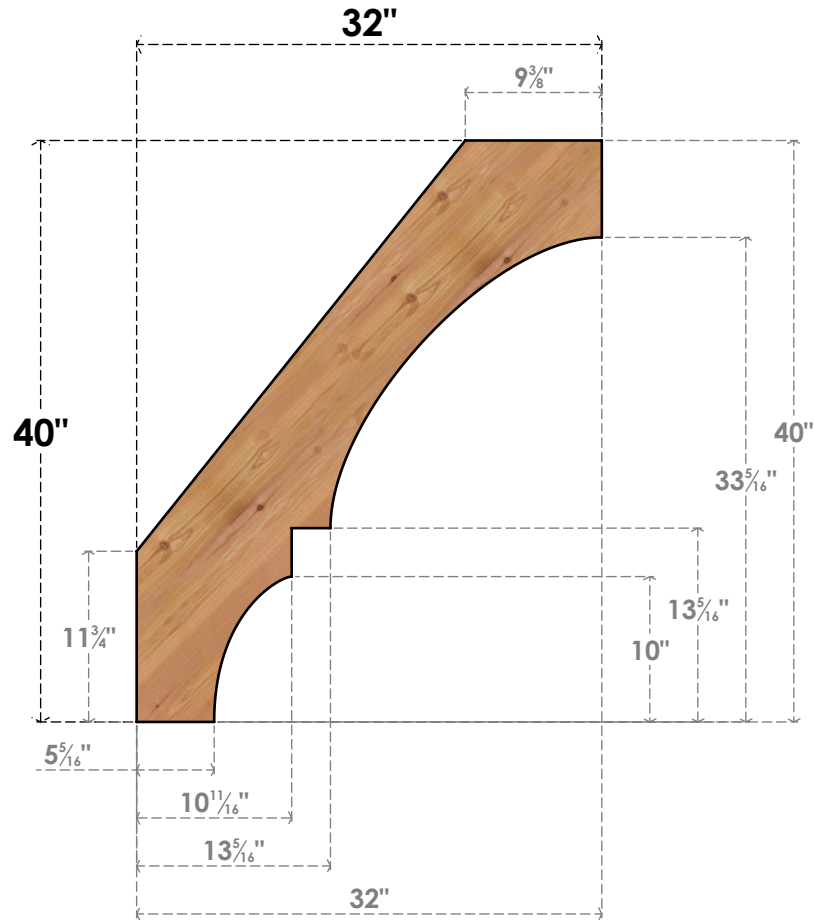

BRC04X32X40BOA00SWR

3 1/2"W X 32"D X 40"H BALBOA SMOOTH BRACE, WESTERN RED CEDAR

SIDE

FRONT

EKENA MILLWORK
 2300 WEST MAIN ST.
 CLARKSVILLE, TX 75426
 TOLL FREE: 866-607-0453
 WWW.EKENAMILLWORK.COM

NOTES

1. INSTALLATION TO BE COMPLETED IN ACCORDANCE WITH MANUFACTURER'S SPECIFICATIONS.
2. DRAWING MAY NOT BE TO SCALE
3. THIS DRAWING IS INTENDED FOR DESIGN AND PLANNING PURPOSES ONLY.
4. ALL INFORMATION CONTAINED HEREIN WAS CURRENT AT THE TIME OF DEVELOPMENT BUT MUST BE REVIEWED AND APPROVED BY THE PRODUCT MANUFACTURER TO BE CONSIDERED ACCURATE.
5. PRODUCTS ARE NOT KILN DRIED. THIS ITEM IS UNIQUE AND WILL CONTAIN THE NATURAL VARIATIONS THAT THE WOOD SPECIES OFFERS. THIS MAY RESULT IN VARIATIONS UP TO 1/4"